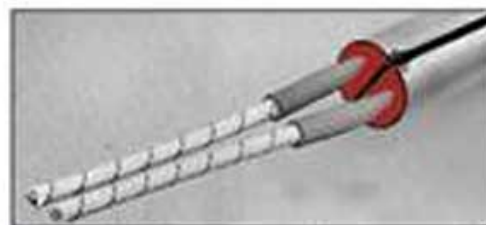

Terminal Pin / Lead Wire Connections are Key to Protecting your Heater Investment

A protective contaminant barrier inserted into the terminal cavity can protect the cartridge heating element from moisture, dirt and other contaminants that can damage the heating element.

RTV Potting

RTV (Room Temperature Vulcanized) rubber provides an excellent moisture barrier for low temperature process heating applications ($< 450^{\circ}\text{F}$ / 230°C).

RTV Potting for contaminant protection

WATT-FLEX DIAMETER	NOMINAL DIAMETER	MINIMUM BORE DIAMETER	COLD END SECTION	Min - Max Length
1/4"	0.245"	0.252"	5/16"	1" - 22"
3/8"	0.370"	0.377"	3/8"	1.5" - 36"
1/2"	0.495"	0.502"	5/8"	2" - 50"
5/8"	0.620"	0.627"	5/8"	2.5" - 72"
11/16"	0.683"	0.690"	5/8"	3.5" - 64"
3/4"	0.745"	0.752"	5/8"	3.5" - 90"
1"	0.993"	1.002"	1"	8" - 60"
8 mm	7.875 mm	8.05 mm	8.000 mm	38 - 660mm
10 mm	9.875 mm	10.05 mm	9.500 mm	38 - 915mm
12 mm	11.875 mm	12.05 mm	15.875 mm	50 - 1140mm
12.5 mm	12.375 mm	12.55 mm	15.875 mm	50 - 1140mm
15 mm	14.875 mm	15.05 mm	15.875 mm	65 - 1250mm
16 mm	15.875 mm	16.05 mm	15.875 mm	65 - 1775mm
17 mm	16.875 mm	17.05 mm	15.875 mm	65 - 1250mm
19 mm	18.875 mm	19.05 mm	15.875 mm	100 - 1250mm
20 mm	19.875 mm	20.05 mm	15.875 mm	100 - 1825mm
25 mm	24.800 mm	25.05 mm	25.400 mm	200 - 1525mm